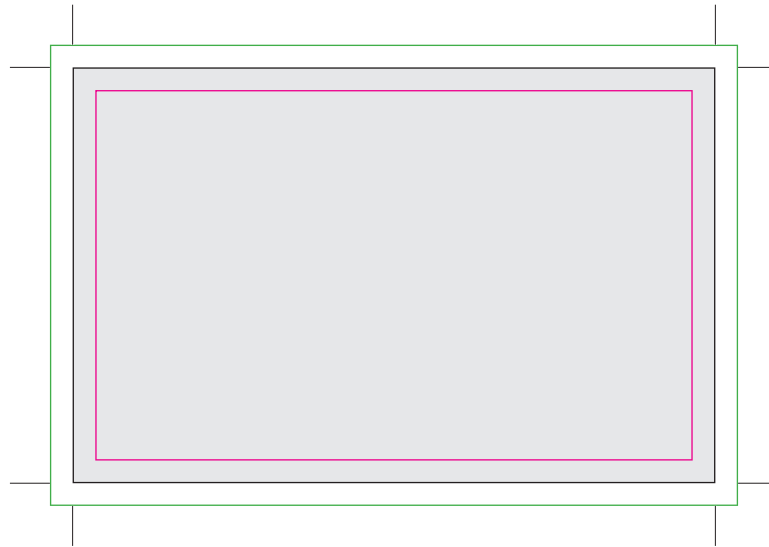

**Dimensions:**

- Bleed Area: 91 mm x 61 mm
- Trim Area: 85 mm x 55 mm
- Image Area: 79 mm x 49 mm

**Scale 1:1**

**Business Card Spec Sheet**

© TB Marketing LLP 2011